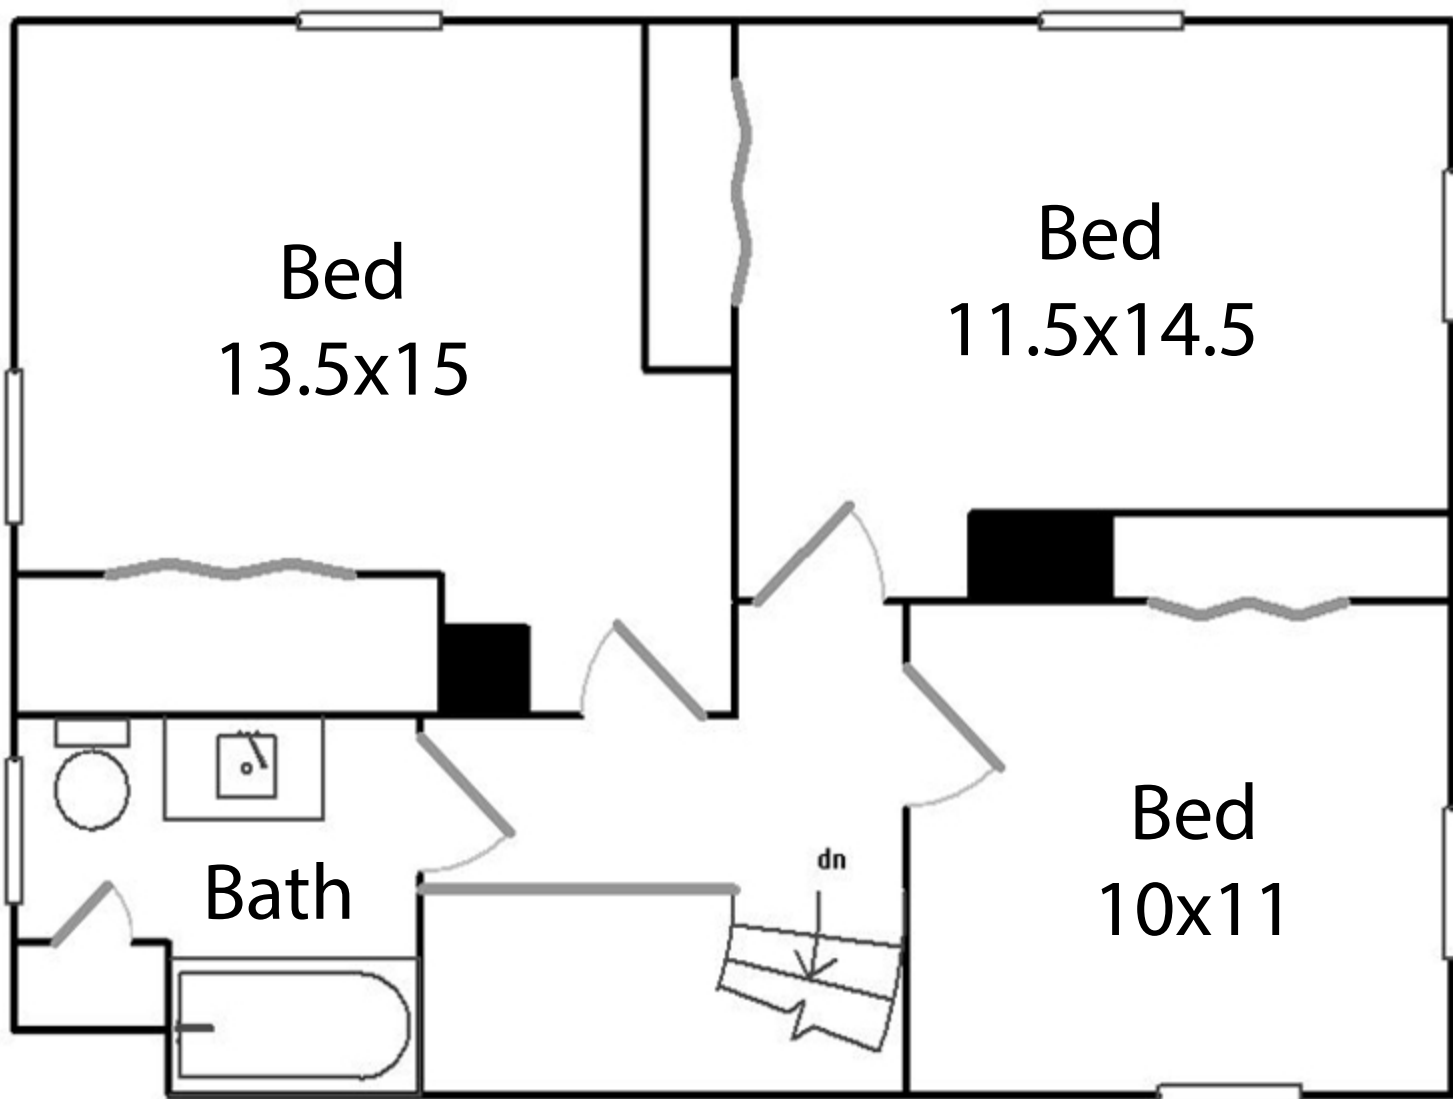

192 Dana Ave. Hyde Park

Main

Upper

*For representation purposes.
Dimensions are estimates.*