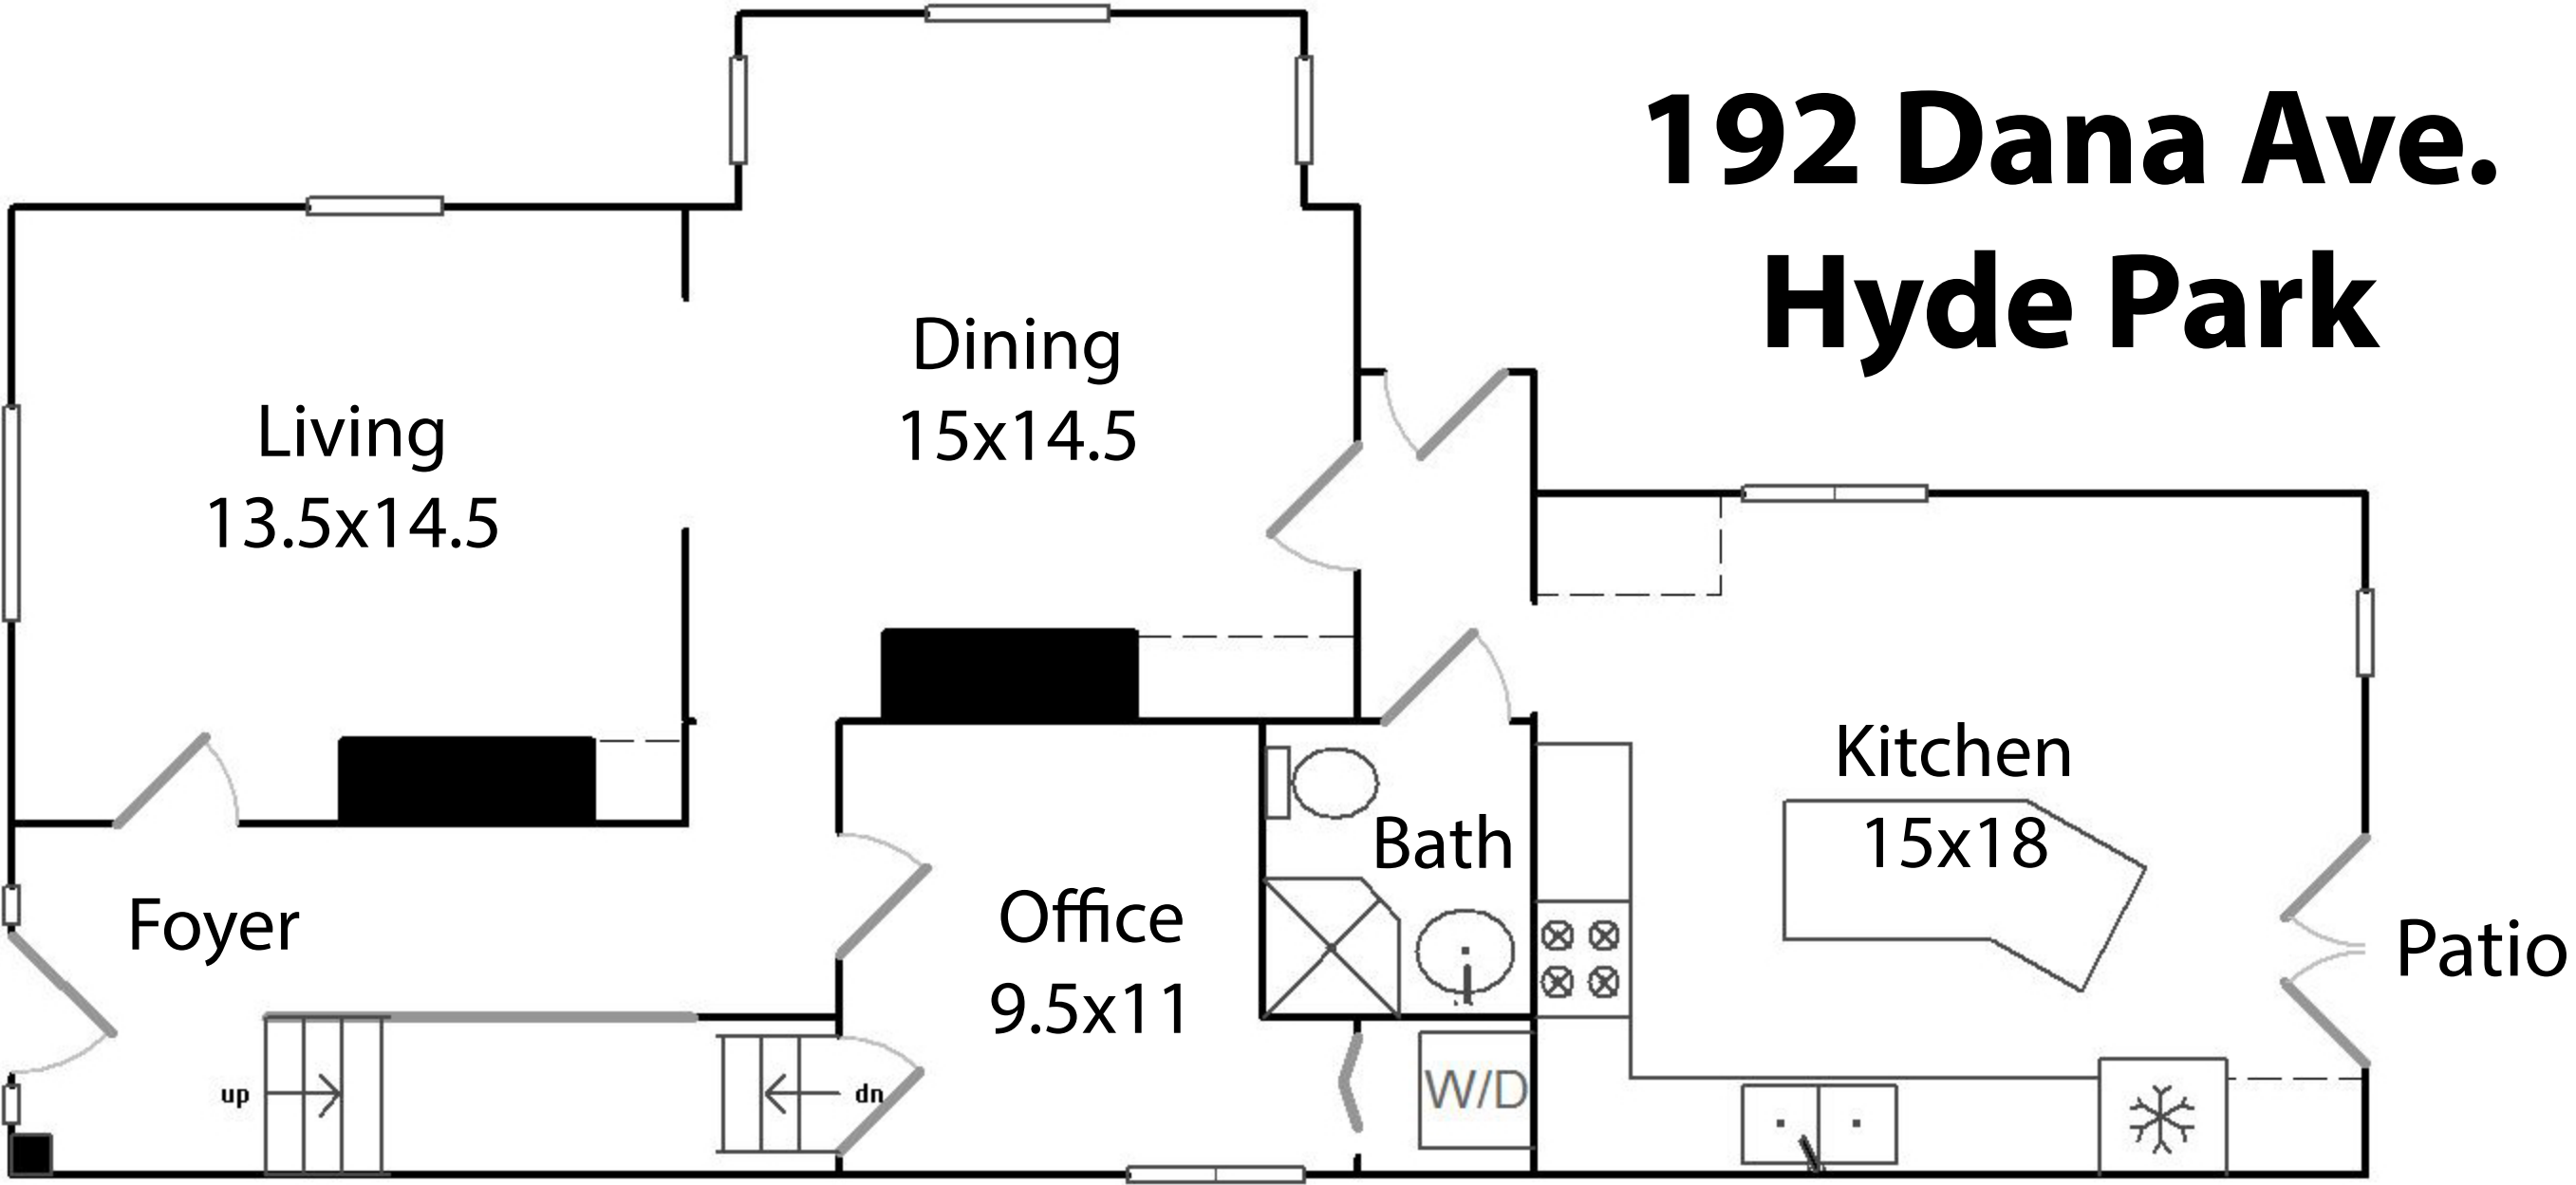

192 Dana Ave. Hyde Park

Main

Upper

*For representation purposes.
Dimensions are estimates.*